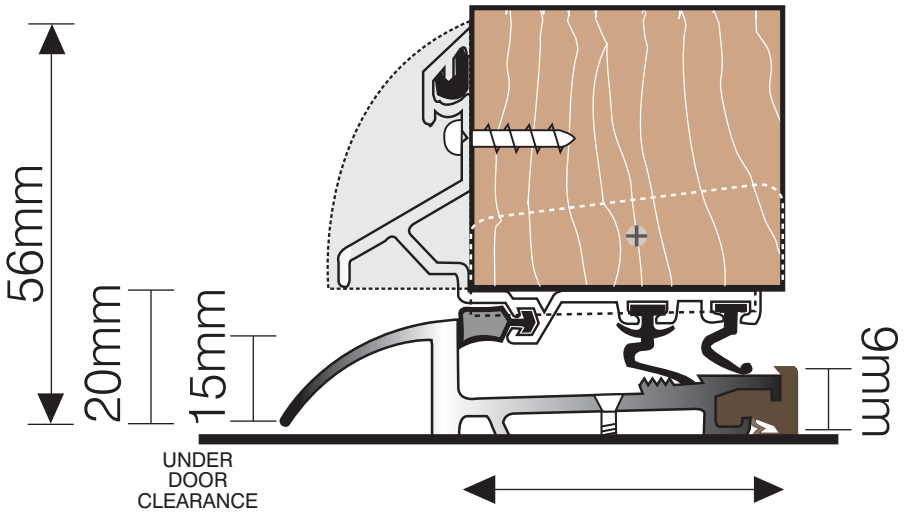

MVK/20
THRESHOLD WEATHER EXCLUDERS

THRESHOLD 68mm

WESTWARD