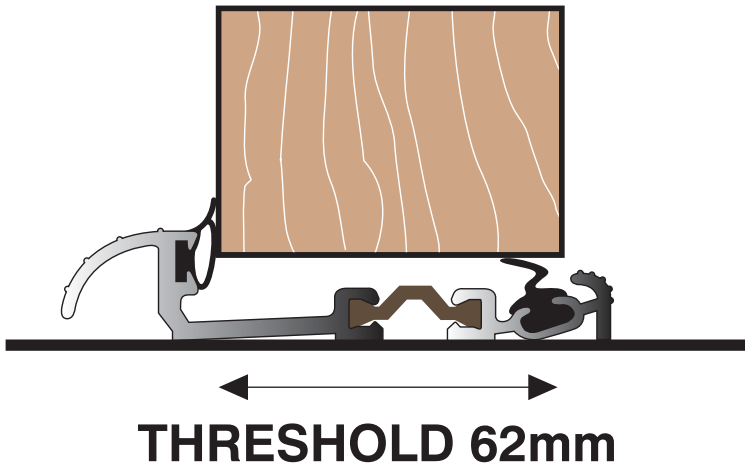

15/2TB
THRESHOLD WEATHER EXCLUDERS

WESTWARD