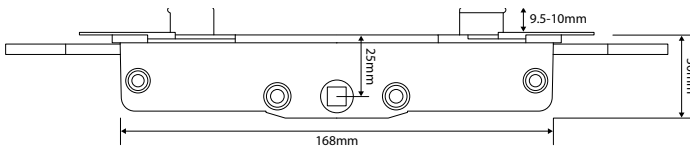

## FITTING ARRANGEMENT

## GEARBOX DIMENSIONS

22mm Backset available