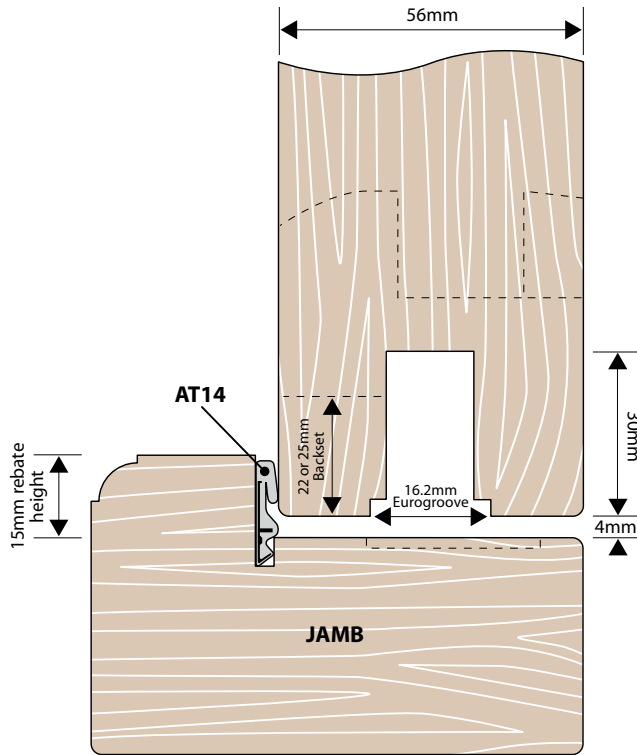

## FITTING ARRANGEMENT

## GEARBOX DIMENSIONS

22mm Backset available