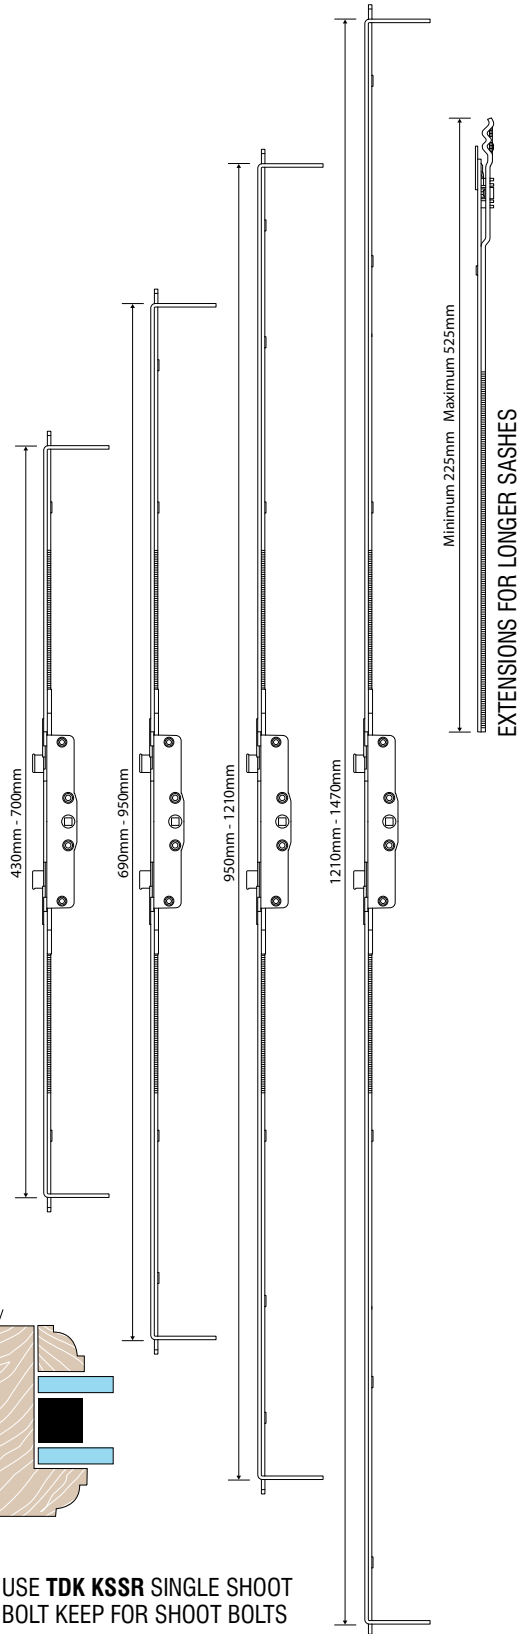

## FITTING ARRANGEMENT

## GEARBOX DIMENSIONS

22mm Backset available