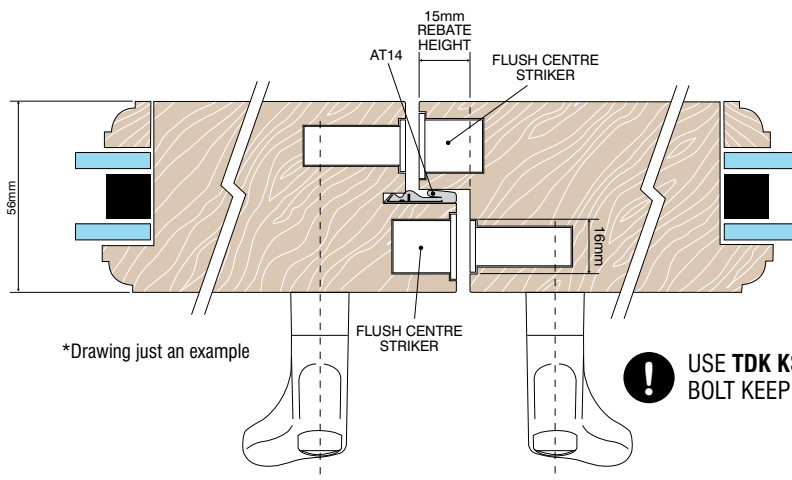

Drawing for French Casement Windows, with no flying mullion*

! USE TDK KSSR SINGLE SHOOT BOLT KEEP FOR SHOOT BOLTS

DETAILS ARE SUBJECT TO CHANGE WITHOUT NOTICE