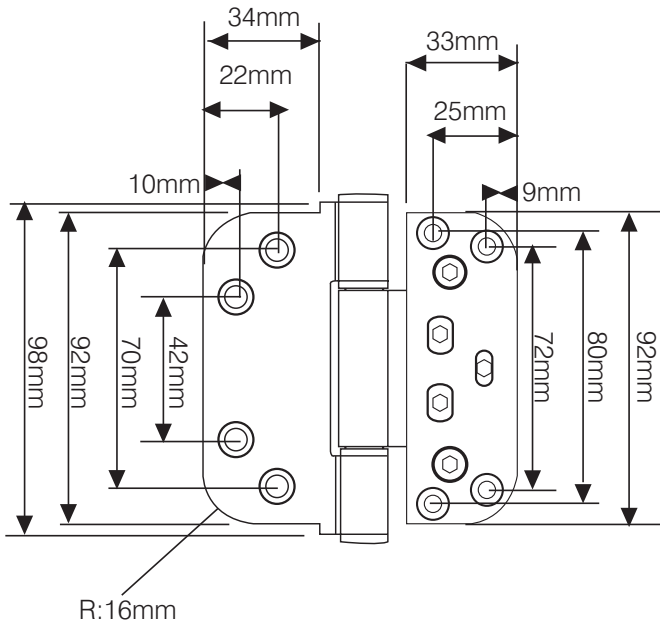

NICLP

Load Pro 3D Adjustable Door Hinge

WESTWARD