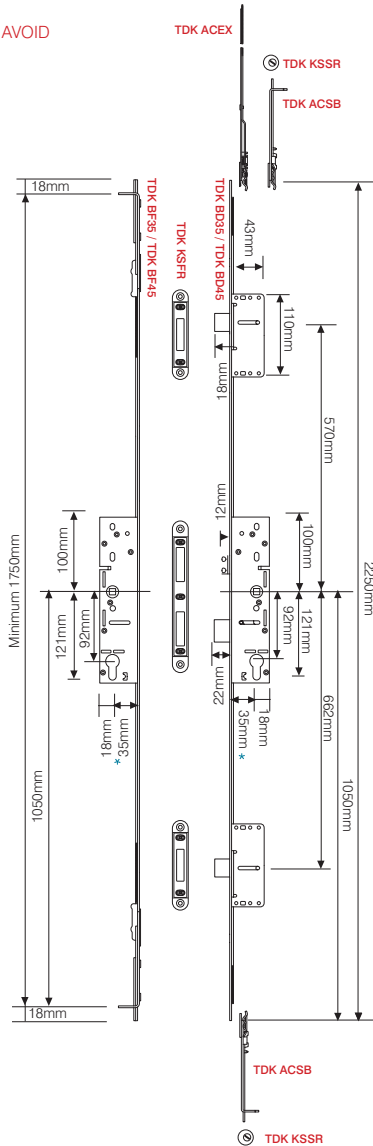

TORNADO
2 Linear French Door - Twin Handle Option

NON-INTERLOCKING - MIN WIDTH 57MM TO AVOID
USE OF FLOATING MULLION

WESTWARD