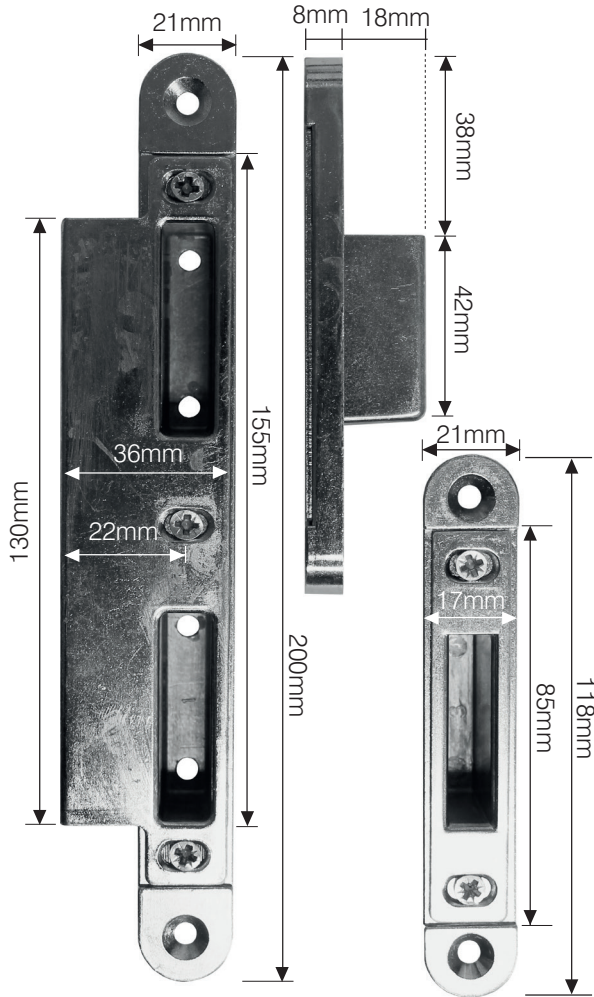

**TDK KS44 - FOR A 44mm DOOR**

Adjustable Keep Set

**WESTWARD**