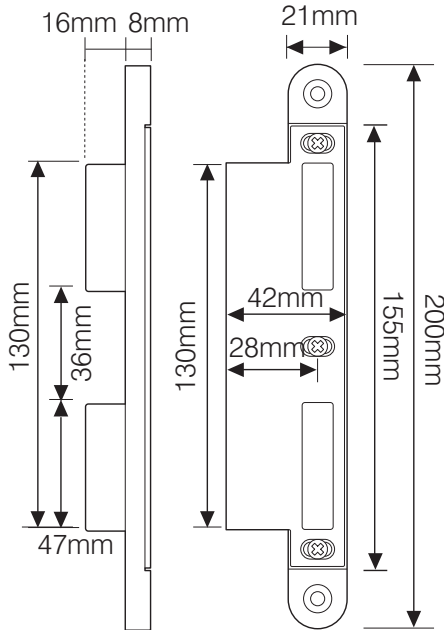

TDK KS56 - FOR A 56mm DOOR

Adjustable Keep Set

WESTWARD