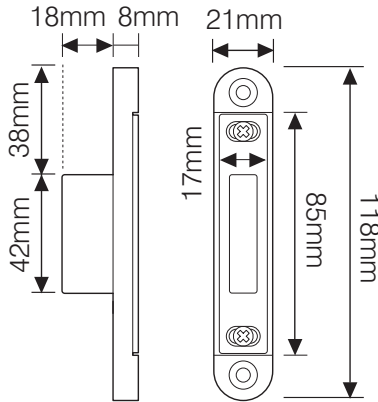

TDK KS56 - FOR A 56mm DOOR

Adjustable Keep Set

WESTWARD